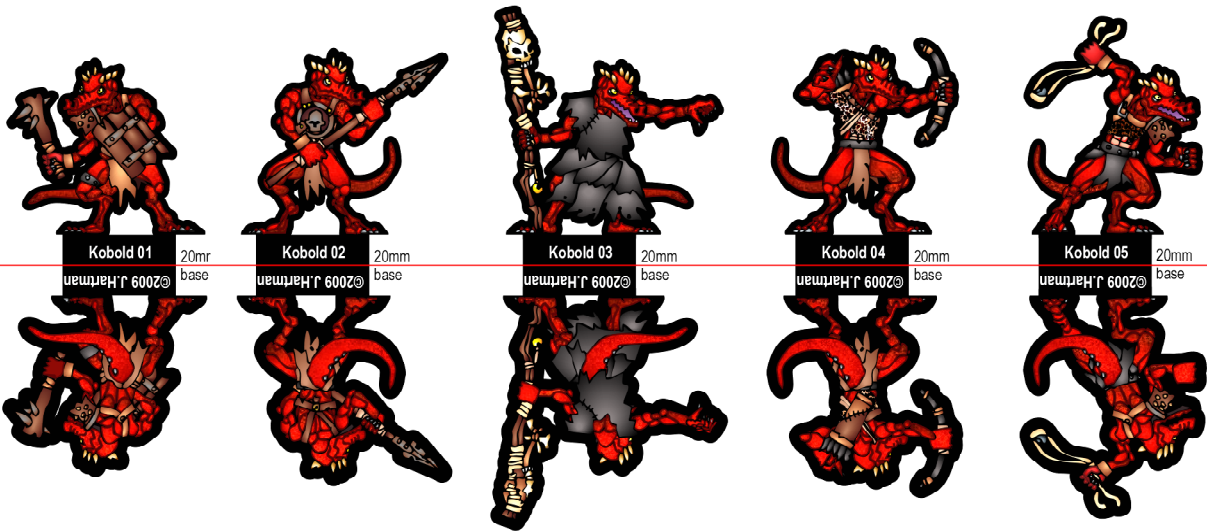

Printing: turn scaling OFF, have centering ON, set to GOOD or BEST setting, Use Matte Photo paper for best results.

↓ Feed paper into cutter this way