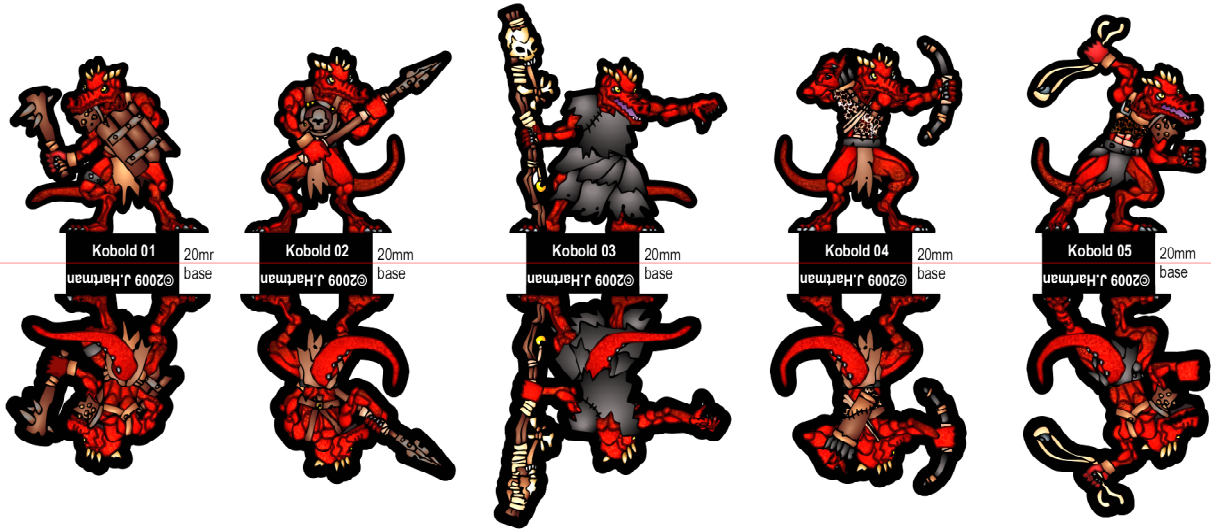

Printing: turn scaling OFF, have centering ON, set to GOOD or BEST setting, Use Matte Photo paper for best results.

↓ Feed paper into cutter this way