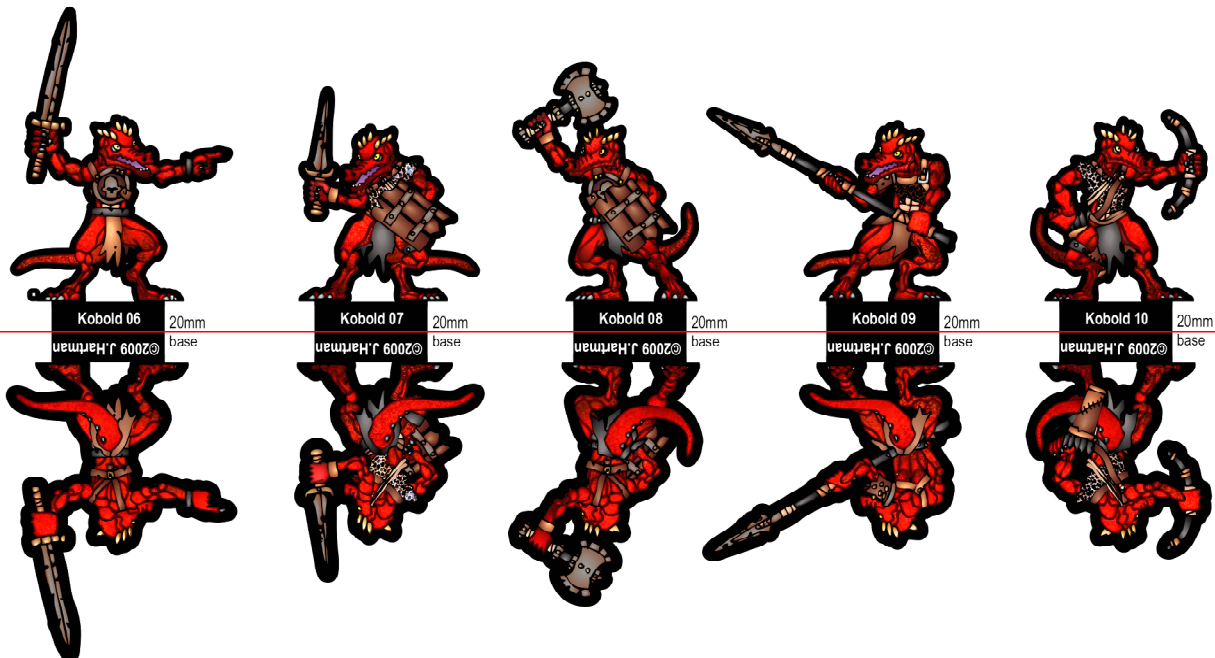

Printing: turn scaling OFF, have centering ON, set to GOOD or BEST setting, Use Matte Photo paper for best results.

↓ Feed paper into cutter this way